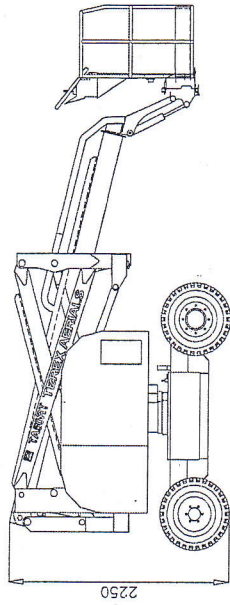

## 1.1.4 WORKING ENVELOPE

The TA50RT TH has a working height ability of 16.80 m. The following diagram shows the working envelope for the TA50RT TH. All dimensions are in metres.

**Figure 1.1 - TA50RT TH Working Envelope**

## 1.1.5 GENERAL ARRANGEMENT

Figure 1.2 - TA50RT TH General Arrangement.