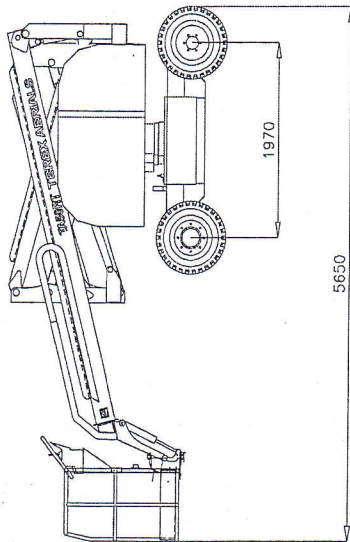

SPECIFICATIONS

1.1.4 WORKING ENVELOPE

The TA50RT TH has a working height ability of 16.80 m. The following diagram shows the working envelope for the TA50RT TH. All dimensions are in metres.

Figure 1.1 - TA50RT TH Working Envelope

SPECIFICATIONS

1.1.5 GENERAL ARRANGEMENT

Figure 1.2 - TA50RT TH General Arrangement.