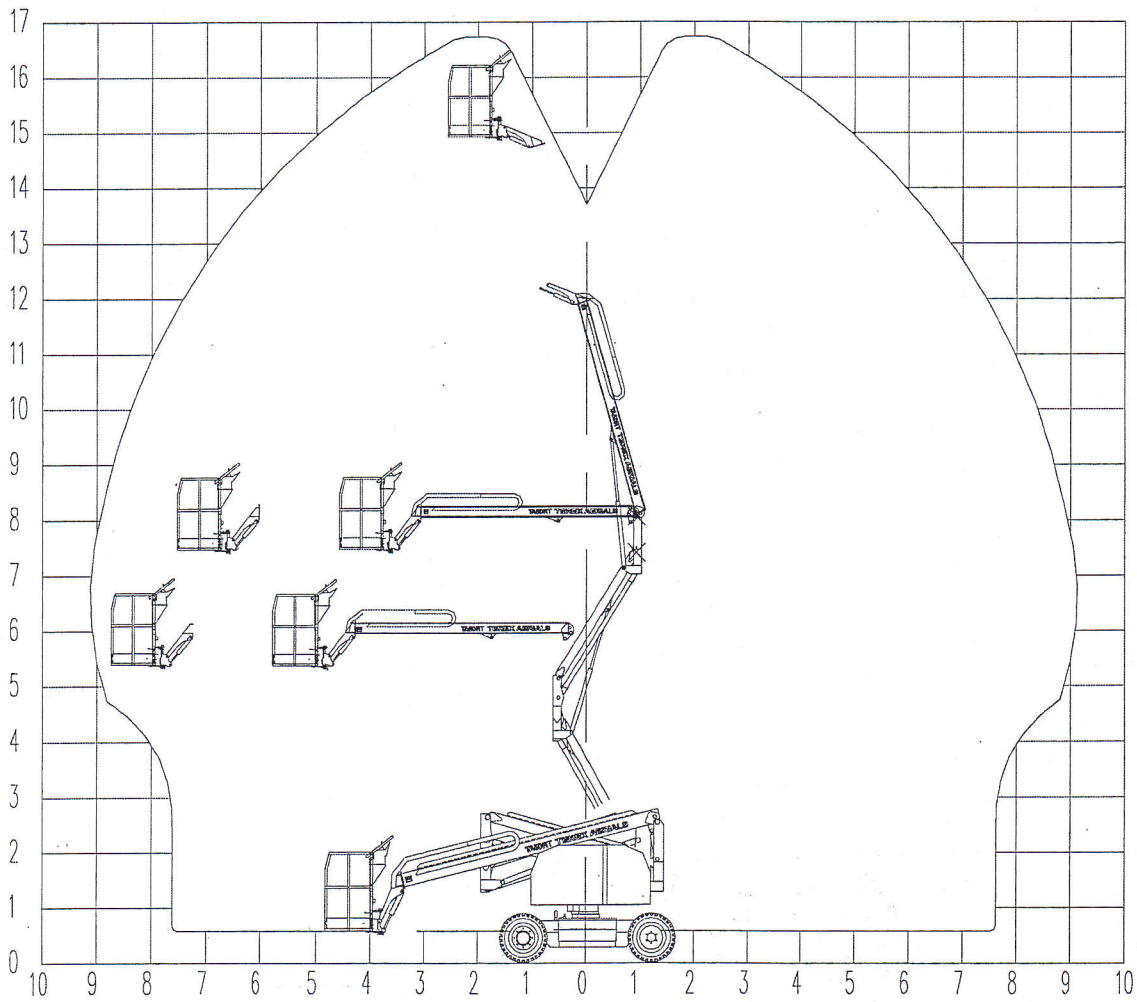

SPECIFICATIONS

1.1.4 WORKING ENVELOPE

The TA50RT TH has a working height ability of 16.80 m. The following diagram shows the working envelope for the TA50RT TH. All dimensions are in metres.

Figure 1.1 - TA50RT TH Working Envelope

SPECIFICATIONS

1.1.5 GENERAL ARRANGEMENT

Figure 1.2 - TA50RT TH General Arrangement.