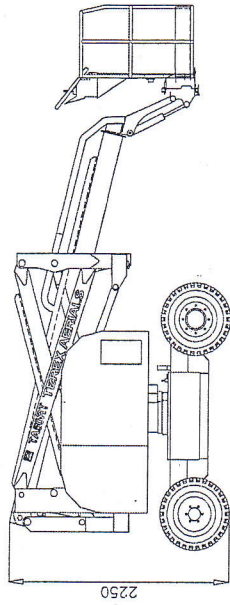

SPECIFICATIONS

1.1.5 GENERAL ARRANGEMENT

Figure 1.2 - TA50RT TH General Arrangement.