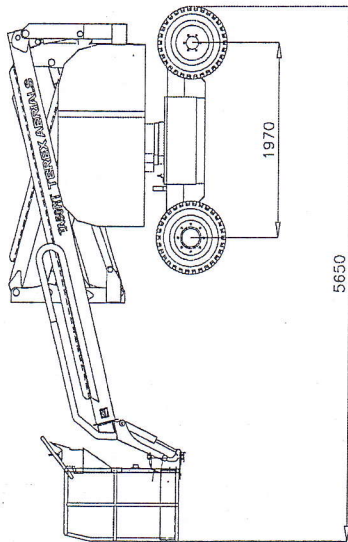

## 1.1.4 WORKING ENVELOPE

The TA50RT TH has a working height ability of 16.80 m. The following diagram shows the working envelope for the TA50RT TH. All dimensions are in metres.

**Figure 1.1 - TA50RT TH Working Envelope**

# SPECIFICATIONS

## 1.1.5 GENERAL ARRANGEMENT

Figure 1.2 - TA50RT TH General Arrangement.