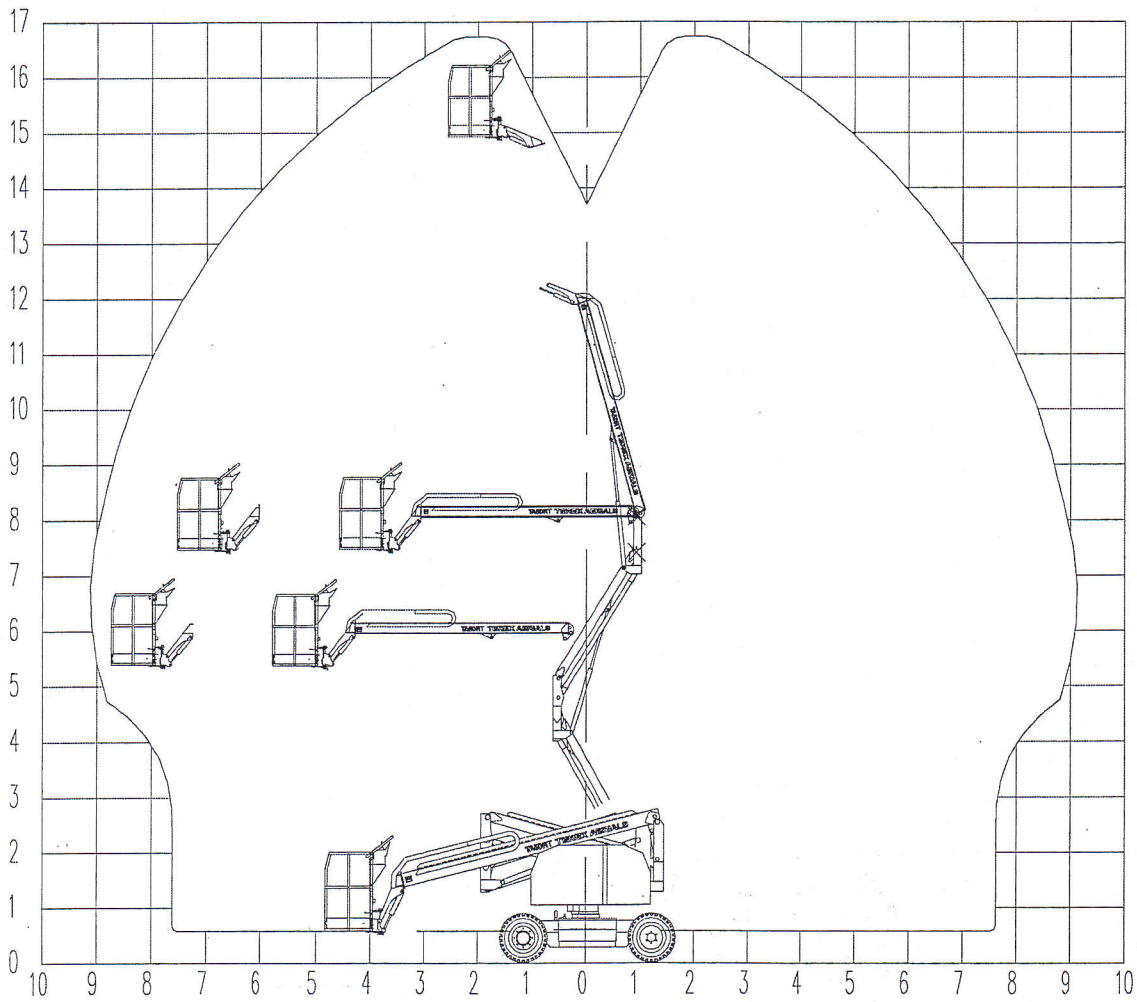

# SPECIFICATIONS

## 1.1.4 WORKING ENVELOPE

The TA50RT TH has a working height ability of 16.80 m. The following diagram shows the working envelope for the TA50RT TH. All dimensions are in metres.

**Figure 1.1 - TA50RT TH Working Envelope**

## 1.1.5 GENERAL ARRANGEMENT

Figure 1.2 - TA50RT TH General Arrangement.