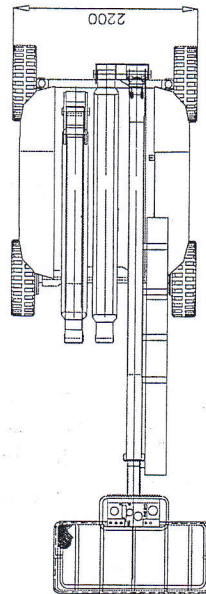

## 1.1.4 WORKING ENVELOPE

The TA50RT TH has a working height ability of 16.80 m. The following diagram shows the working envelope for the TA50RT TH. All dimensions are in metres.

**Figure 1.1 - TA50RT TH Working Envelope**

## 1.1.5 GENERAL ARRANGEMENT

Figure 1.2 - TA50RT TH General Arrangement.