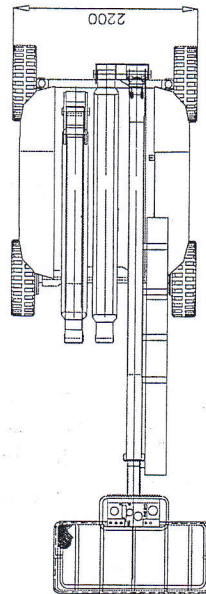

SPECIFICATIONS

1.1.5 GENERAL ARRANGEMENT

Figure 1.2 - TA50RT TH General Arrangement.